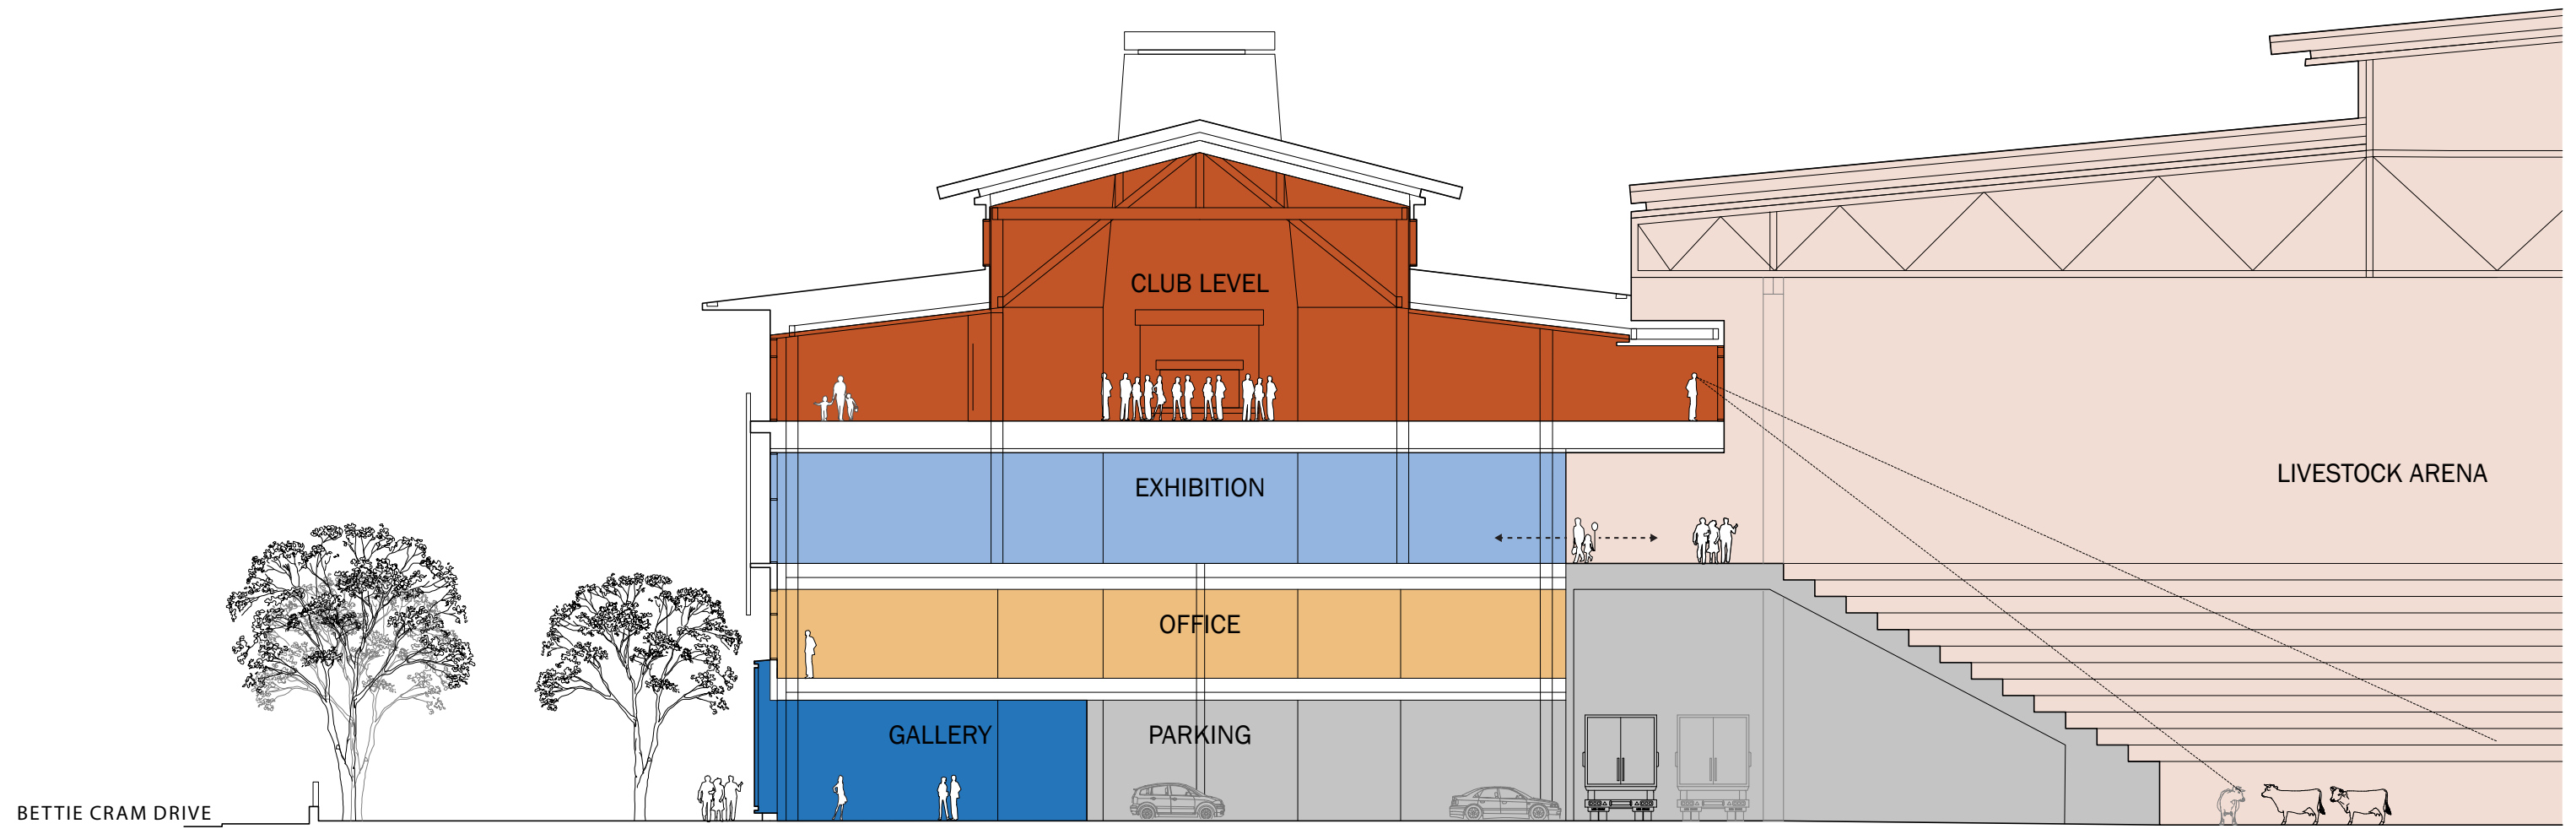

An architectural rendering of a large, modern building with a prominent overhanging upper level. The building features a grid of windows and two stone chimneys. In the foreground, a paved walkway leads towards the building, populated with various people, including a man holding a child's hand. A red horizontal line is positioned below the main title.

RTD

NATIONAL WESTERN
TRANSIT STATION

EXISTING CAMPUS

NWC CAMPUS PLAN, 2017
(PREVIOUS PLAN)

WESTERN STOCK SHOW ASSOCIATION
LEGACY BUILDING

WESTERN STOCK SHOW ASSOCIATION • TRYBA ARCHITECTS

28 JUNE 2018

NWC CAMPUS PLAN, 2018

WESTERN STOCK SHOW ASSOCIATION
LEGACY BUILDING

WESTERN STOCK SHOW ASSOCIATION • TRYBA ARCHITECTS

28 JUNE 2018

WESTERN APPROACH FROM BETTIE CRAM DRIVE

APPROACH FROM THE HISTORIC
LIVESTOCK EXCHANGE BUILDING

NATIONAL
WESTERN
Stock Show
TRYBA ARCHITECTS

SECTION DIAGRAM

WESTERN STOCK SHOW ASSOCIATION
LEGACY BUILDING

WESTERN STOCK SHOW ASSOCIATION • TRYBA ARCHITECTS

28 JUNE 2018

ENTRY / GALLERY FLOOR PLAN

WESTERN STOCK SHOW ASSOCIATION
LEGACY BUILDING