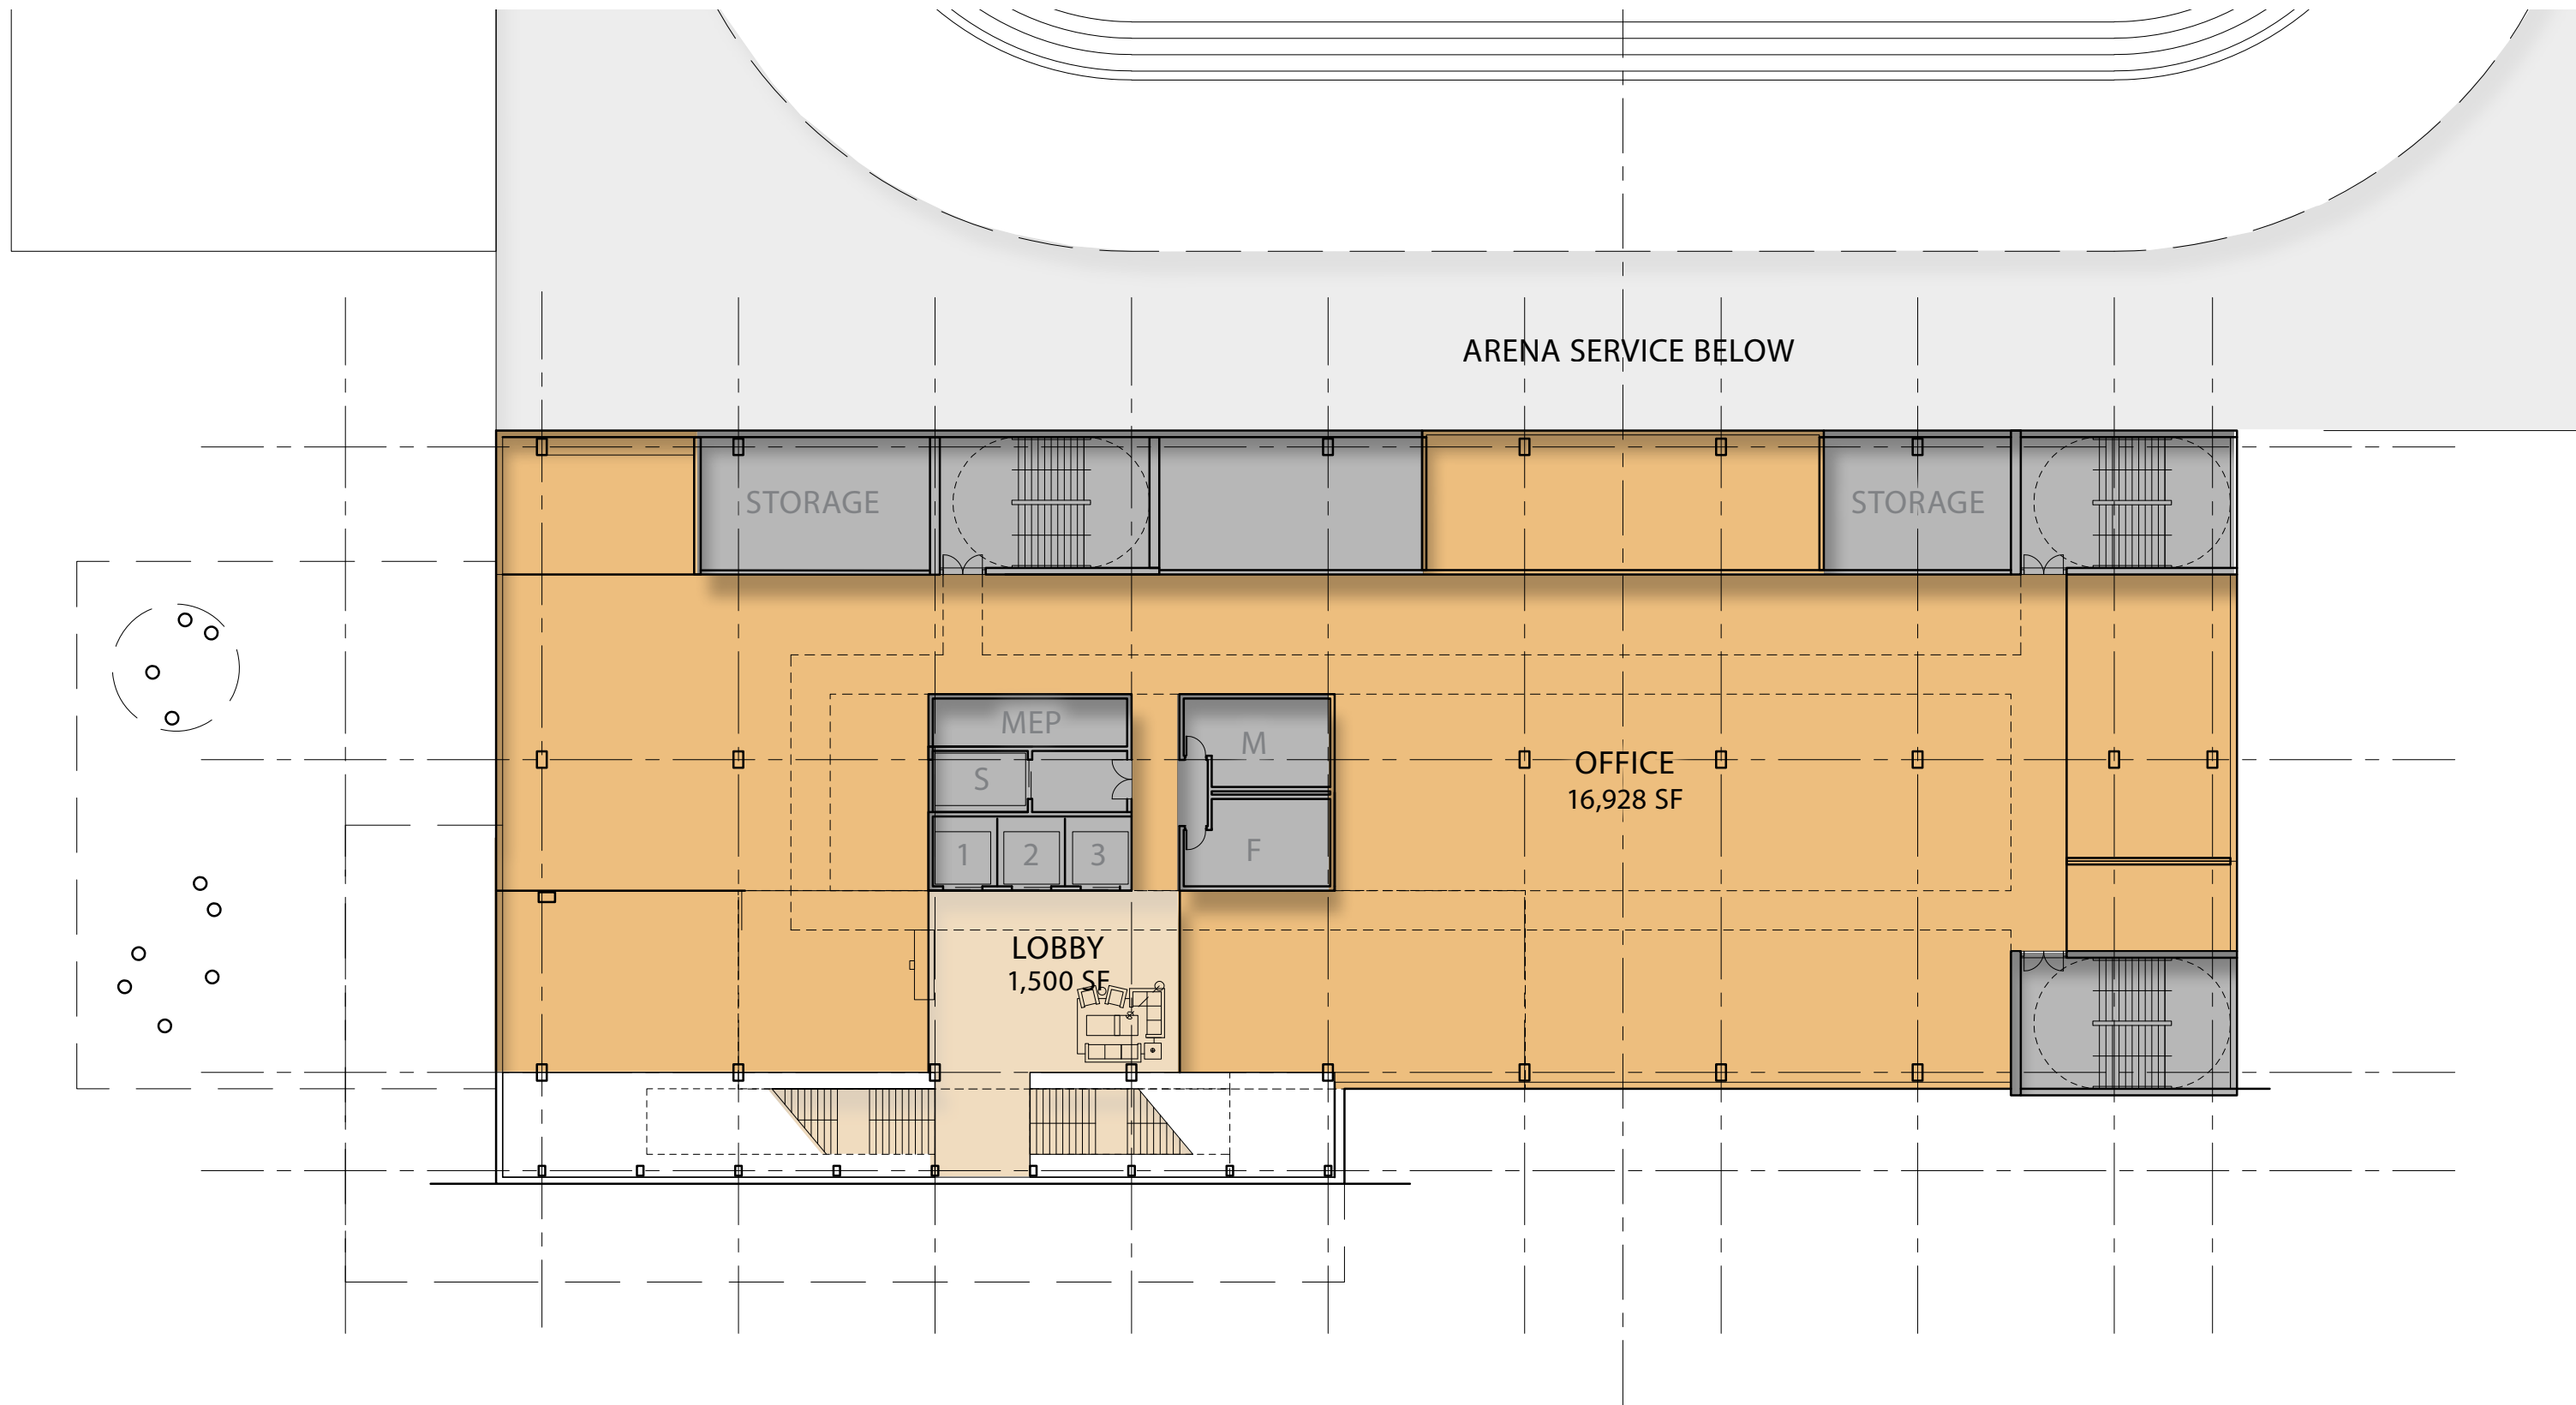

An architectural rendering of a large, modern building with a prominent overhanging upper level. The building features a grid of windows and two stone chimneys. In the foreground, a paved walkway leads towards the building, populated with various people, including a man holding a child's hand. A red horizontal line is positioned below the main title.

NATIONAL
WESTERN
Stock Show
TRYBA ARCHITECTS

SECTION DIAGRAM

WESTERN STOCK SHOW ASSOCIATION
LEGACY BUILDING

WESTERN STOCK SHOW ASSOCIATION • TRYBA ARCHITECTS

28 JUNE 2018

ENTRY / GALLERY FLOOR PLAN

WESTERN STOCK SHOW ASSOCIATION
LEGACY BUILDING

WESTERN STOCK SHOW ASSOCIATION • TRYBA ARCHITECTS

28 JUNE 2018

SOUTH PORCH LOBBY

OFFICE FLOOR PLAN

WESTERN STOCK SHOW ASSOCIATION
LEGACY BUILDING

WESTERN STOCK SHOW ASSOCIATION • TRYBA ARCHITECTS

28 JUNE 2018

CONFERENCE / EXHIBITION
FLOOR PLAN

WESTERN STOCK SHOW ASSOCIATION
LEGACY BUILDING

WESTERN STOCK SHOW ASSOCIATION • TRYBA ARCHITECTS

28 JUNE 2018

NATIONAL WESTERN CLUB
FLOOR PLAN

WESTERN STOCK SHOW ASSOCIATION
LEGACY BUILDING