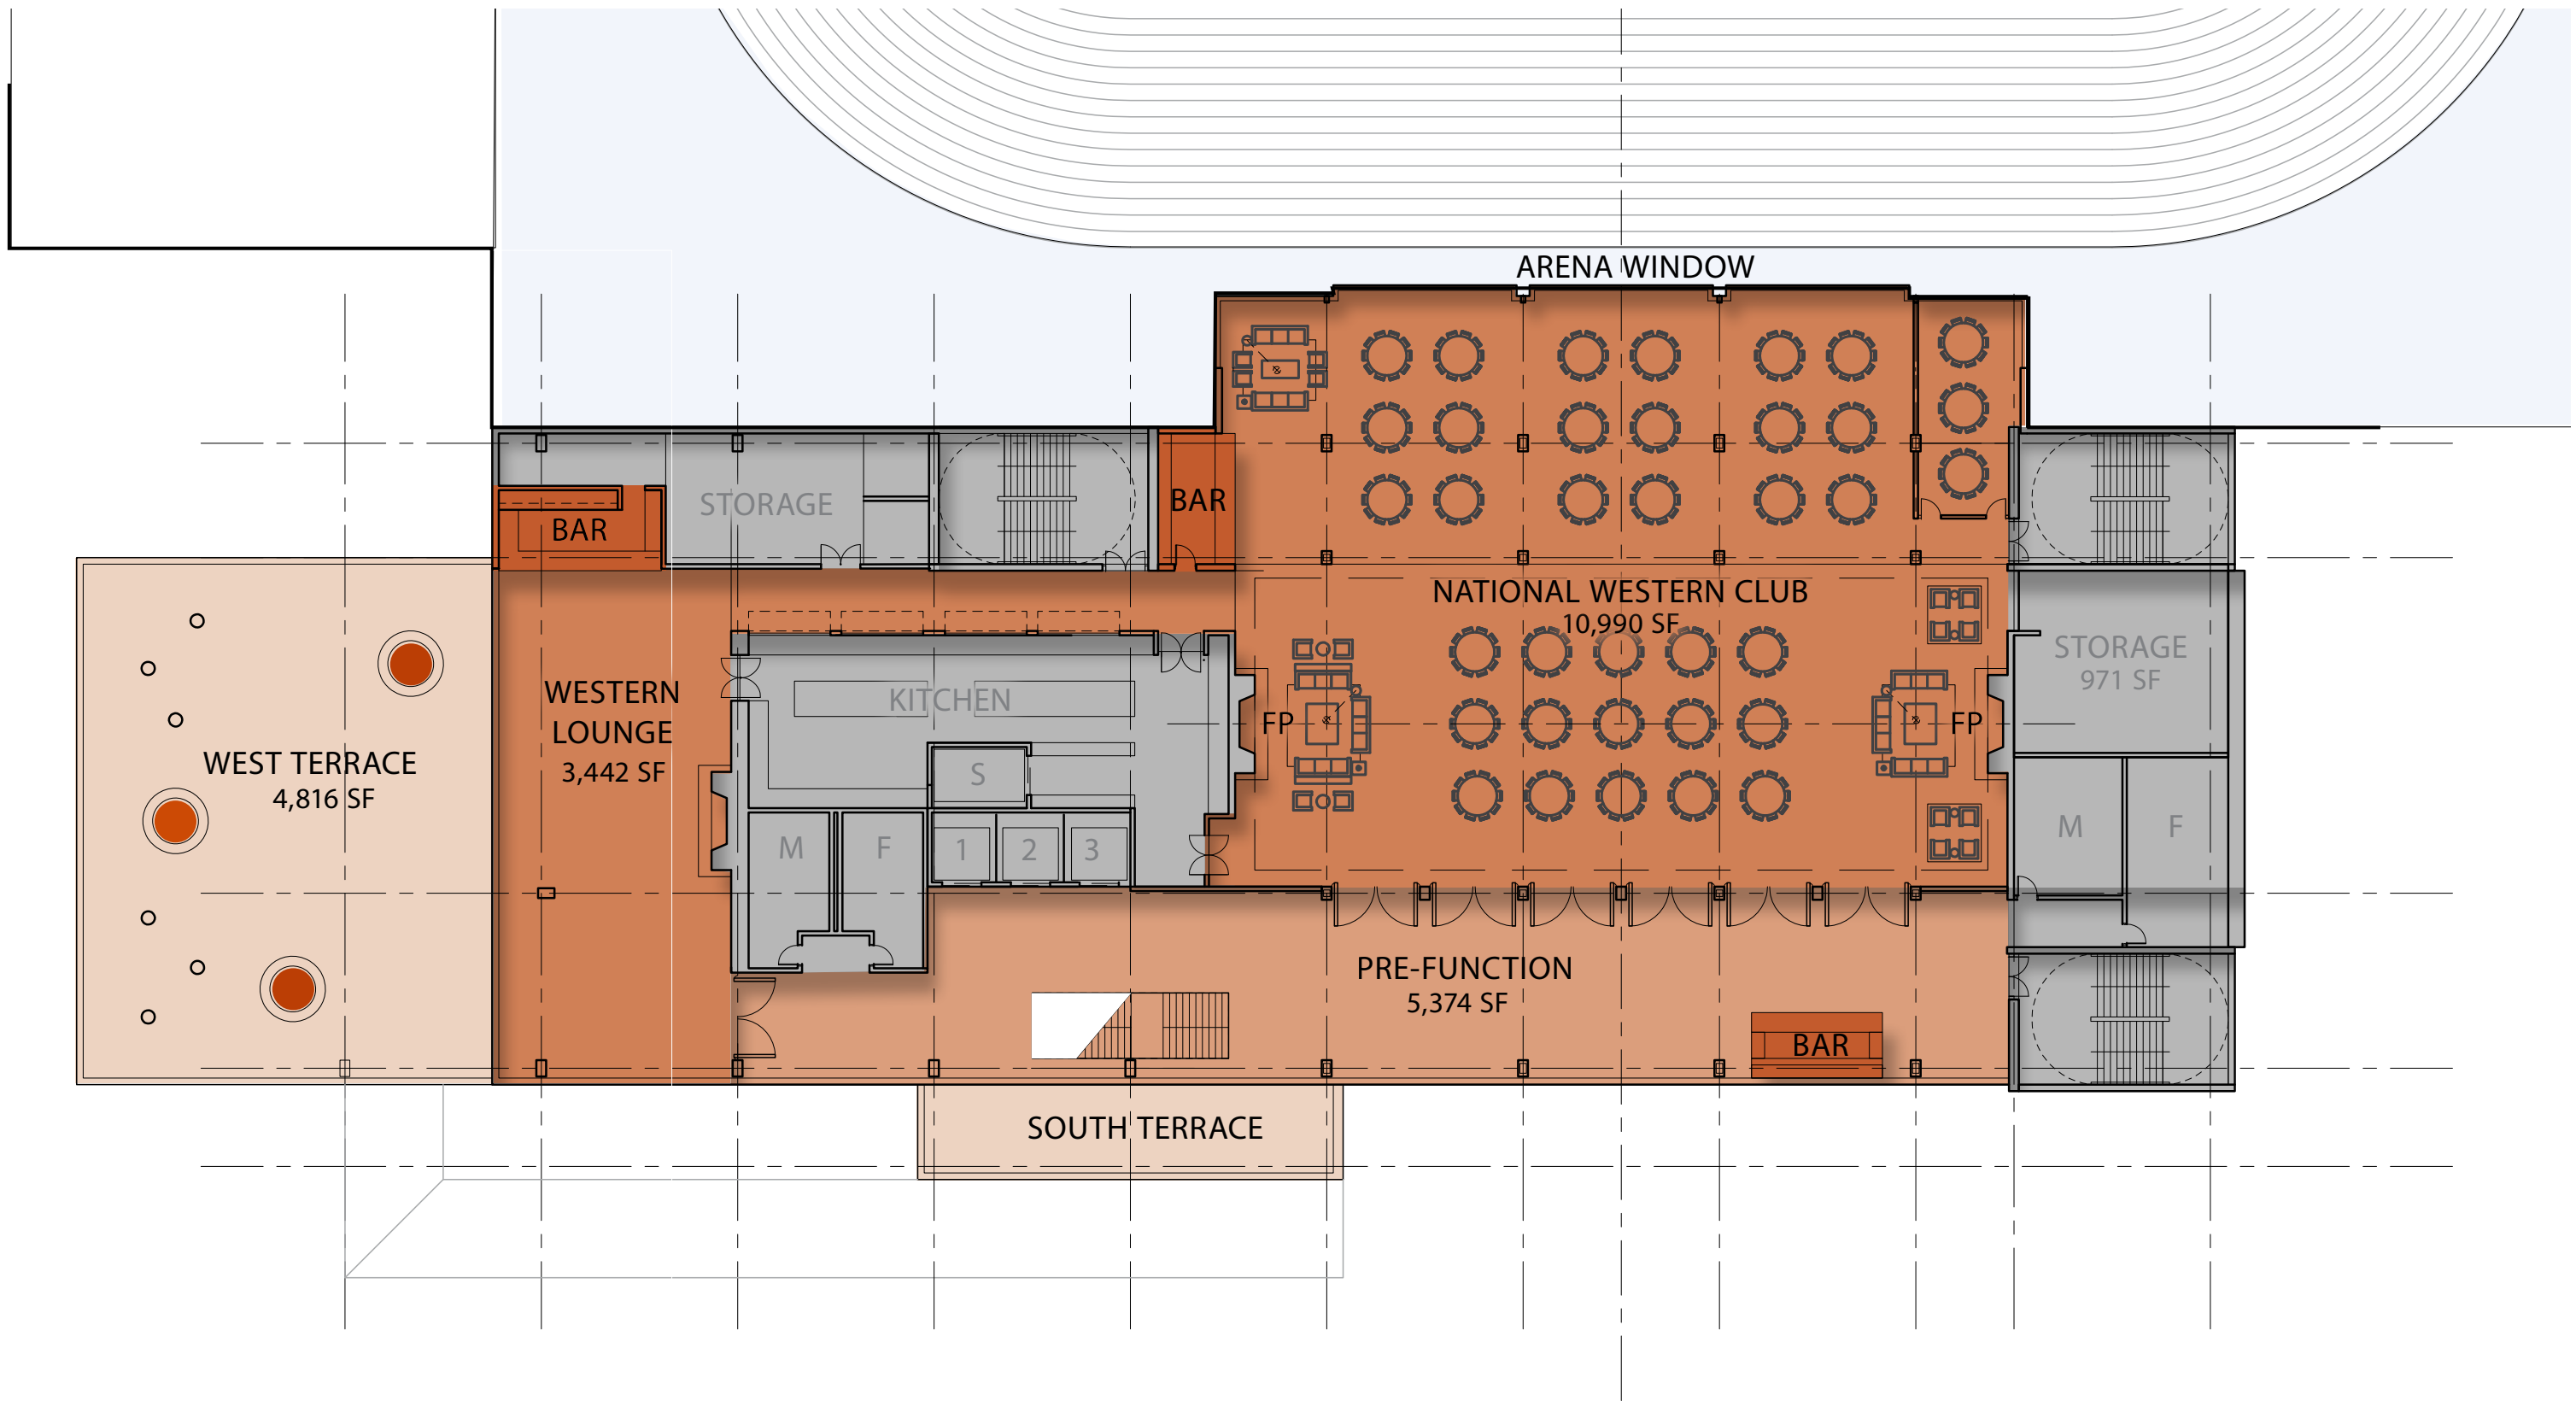

An architectural rendering of a large, modern building with a prominent overhanging upper level. The building features a grid of windows and two stone chimneys. In the foreground, a paved walkway leads towards the building, populated with various people, including a man holding a child's hand. A red horizontal line is positioned below the main title.

NATIONAL
WESTERN
Stock Show
TRYBA ARCHITECTS

SECTION DIAGRAM

WESTERN STOCK SHOW ASSOCIATION
LEGACY BUILDING

WESTERN STOCK SHOW ASSOCIATION • TRYBA ARCHITECTS

28 JUNE 2018

ENTRY / GALLERY FLOOR PLAN

WESTERN STOCK SHOW ASSOCIATION
LEGACY BUILDING

WESTERN STOCK SHOW ASSOCIATION • TRYBA ARCHITECTS

28 JUNE 2018

SOUTH PORCH LOBBY

OFFICE FLOOR PLAN

WESTERN STOCK SHOW ASSOCIATION
LEGACY BUILDING

WESTERN STOCK SHOW ASSOCIATION • TRYBA ARCHITECTS

28 JUNE 2018

CONFERENCE / EXHIBITION
FLOOR PLAN

WESTERN STOCK SHOW ASSOCIATION
LEGACY BUILDING

WESTERN STOCK SHOW ASSOCIATION • TRYBA ARCHITECTS

28 JUNE 2018

NATIONAL WESTERN CLUB
FLOOR PLAN

WESTERN STOCK SHOW ASSOCIATION
LEGACY BUILDING