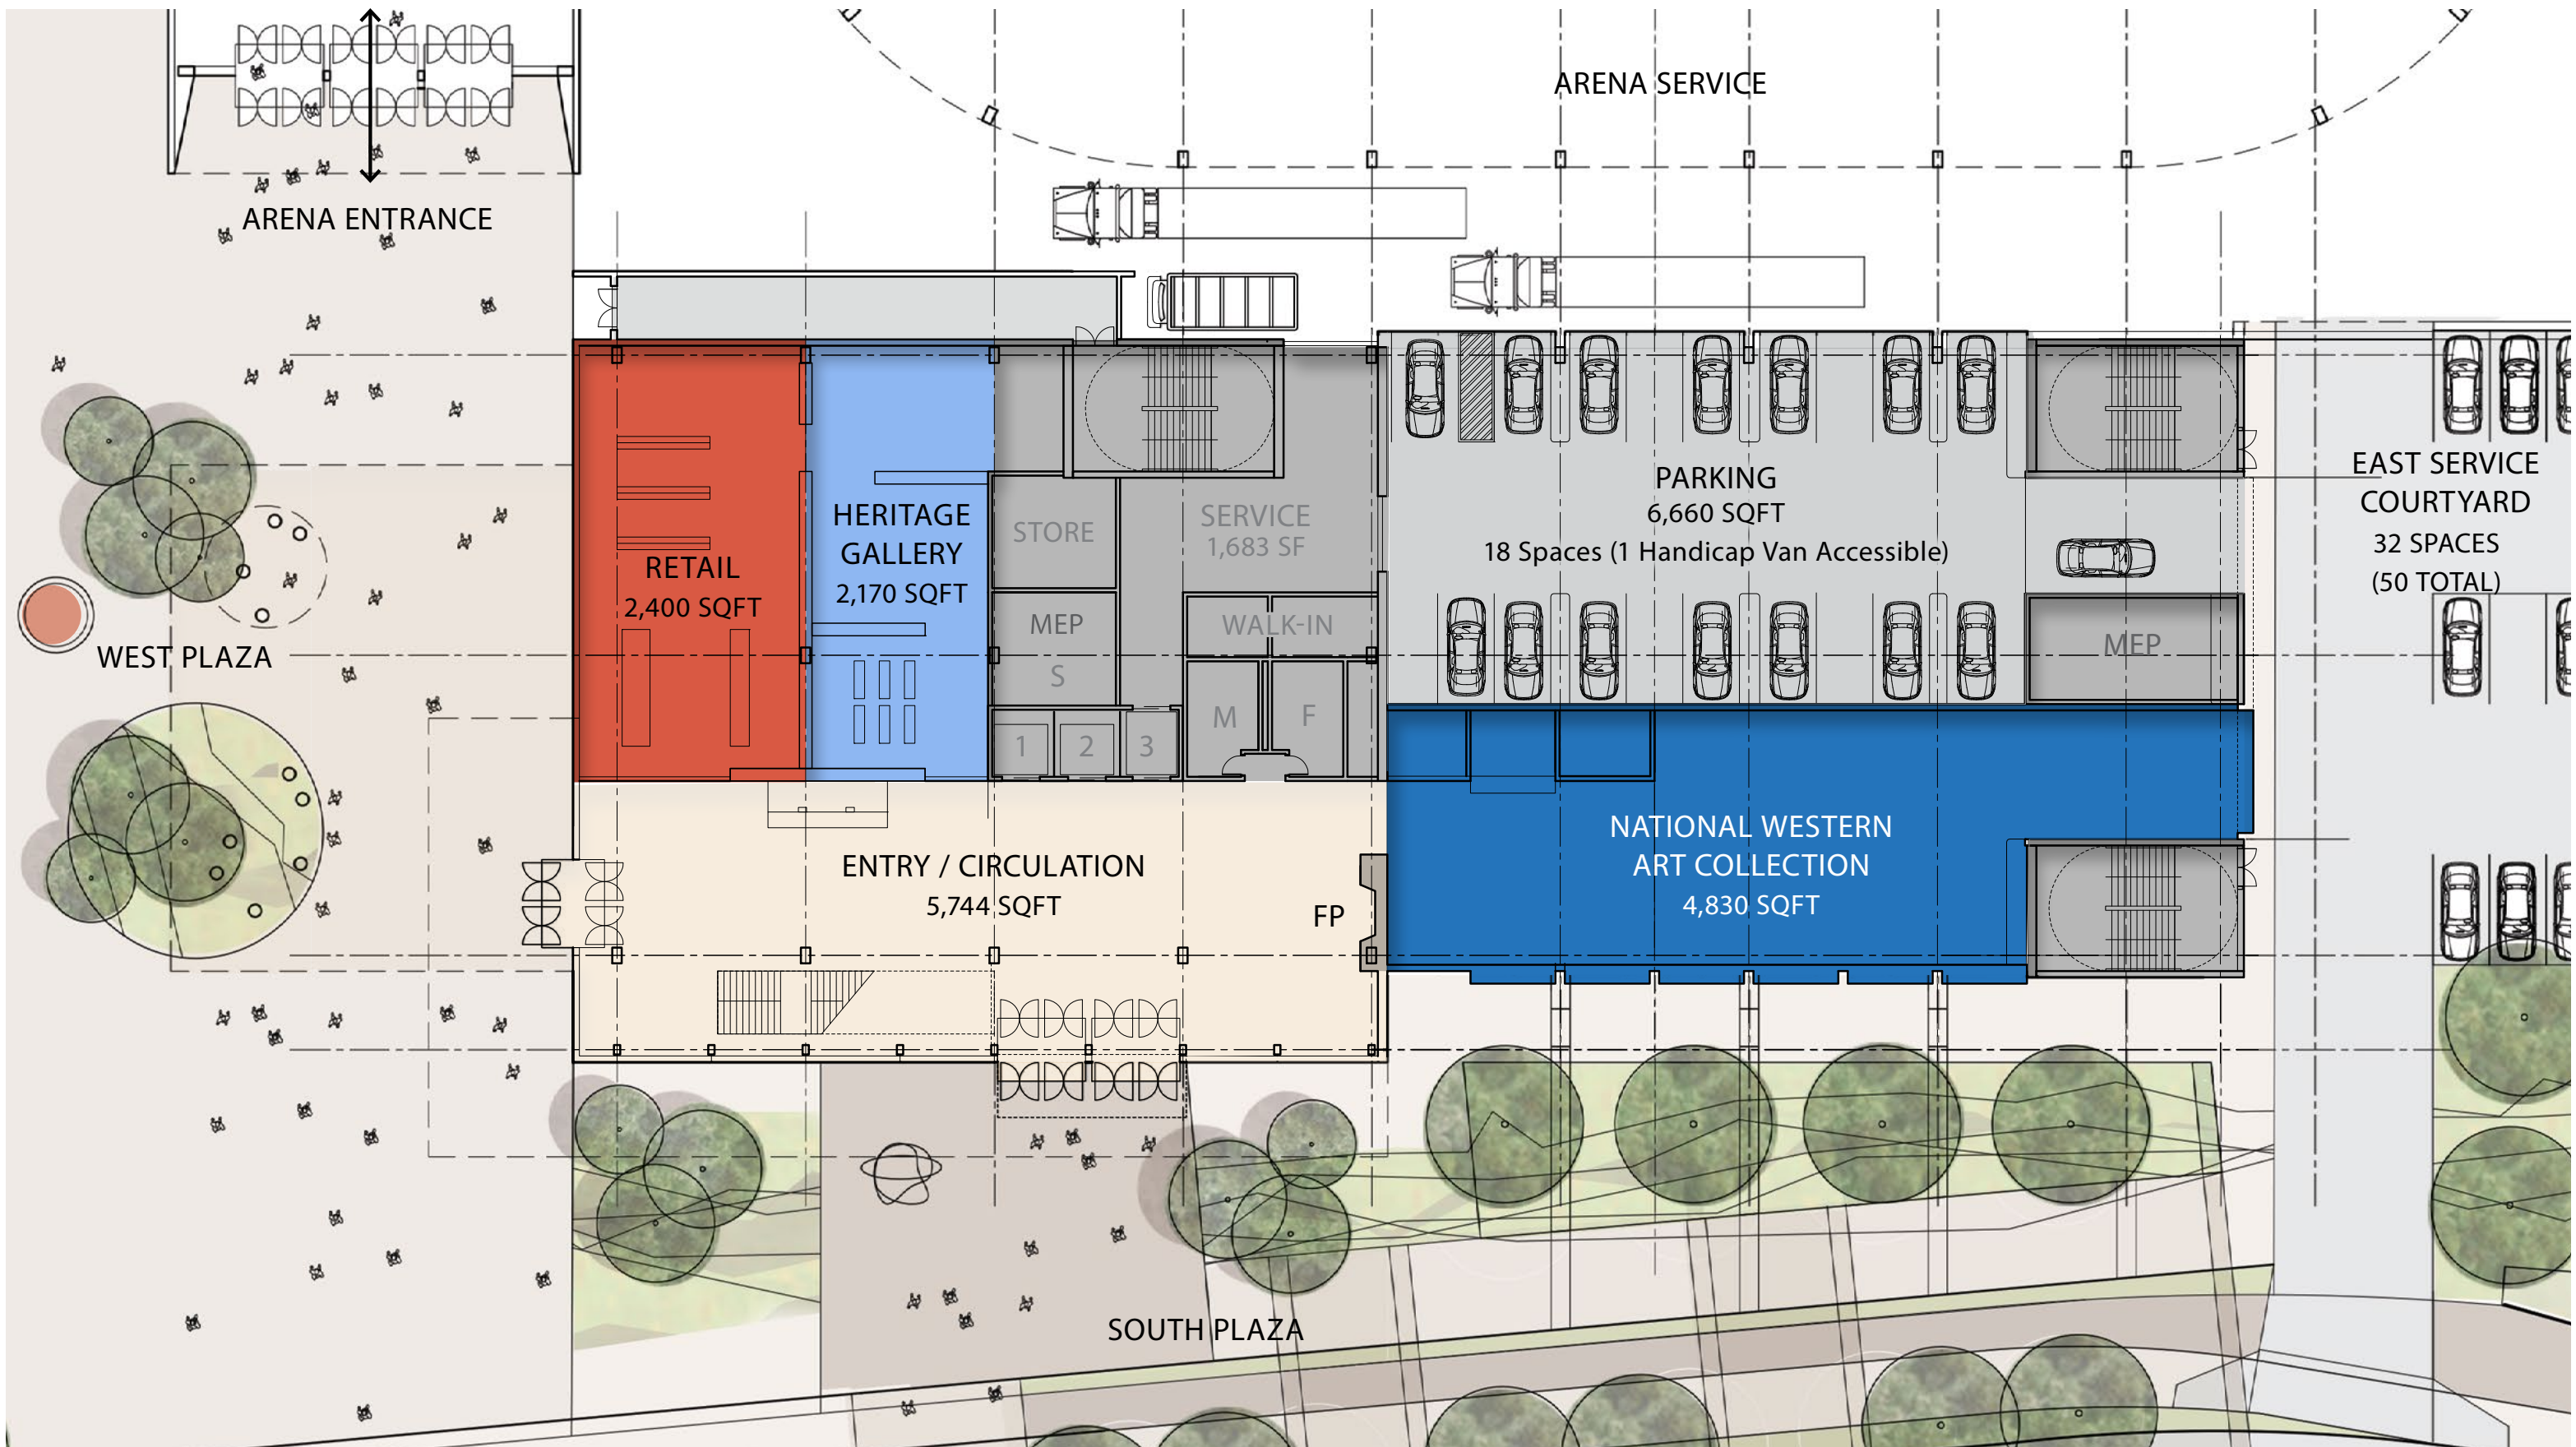

An architectural rendering of a large, modern building with a prominent overhanging upper level. The building features a grid of windows and two stone chimneys. In the foreground, a paved walkway leads towards the building, populated with various people, including a man holding a child's hand. A red horizontal line is positioned below the main title.

NATIONAL
WESTERN
Stock Show
TRYBA ARCHITECTS

SECTION DIAGRAM

WESTERN STOCK SHOW ASSOCIATION
LEGACY BUILDING

WESTERN STOCK SHOW ASSOCIATION • TRYBA ARCHITECTS

28 JUNE 2018

ENTRY / GALLERY FLOOR PLAN

WESTERN STOCK SHOW ASSOCIATION
LEGACY BUILDING

WESTERN STOCK SHOW ASSOCIATION • TRYBA ARCHITECTS

28 JUNE 2018

SOUTH PORCH LOBBY

OFFICE FLOOR PLAN

WESTERN STOCK SHOW ASSOCIATION
LEGACY BUILDING

WESTERN STOCK SHOW ASSOCIATION • TRYBA ARCHITECTS

28 JUNE 2018

CONFERENCE / EXHIBITION
FLOOR PLAN

WESTERN STOCK SHOW ASSOCIATION
LEGACY BUILDING

WESTERN STOCK SHOW ASSOCIATION • TRYBA ARCHITECTS

28 JUNE 2018

NATIONAL WESTERN CLUB
FLOOR PLAN

WESTERN STOCK SHOW ASSOCIATION
LEGACY BUILDING