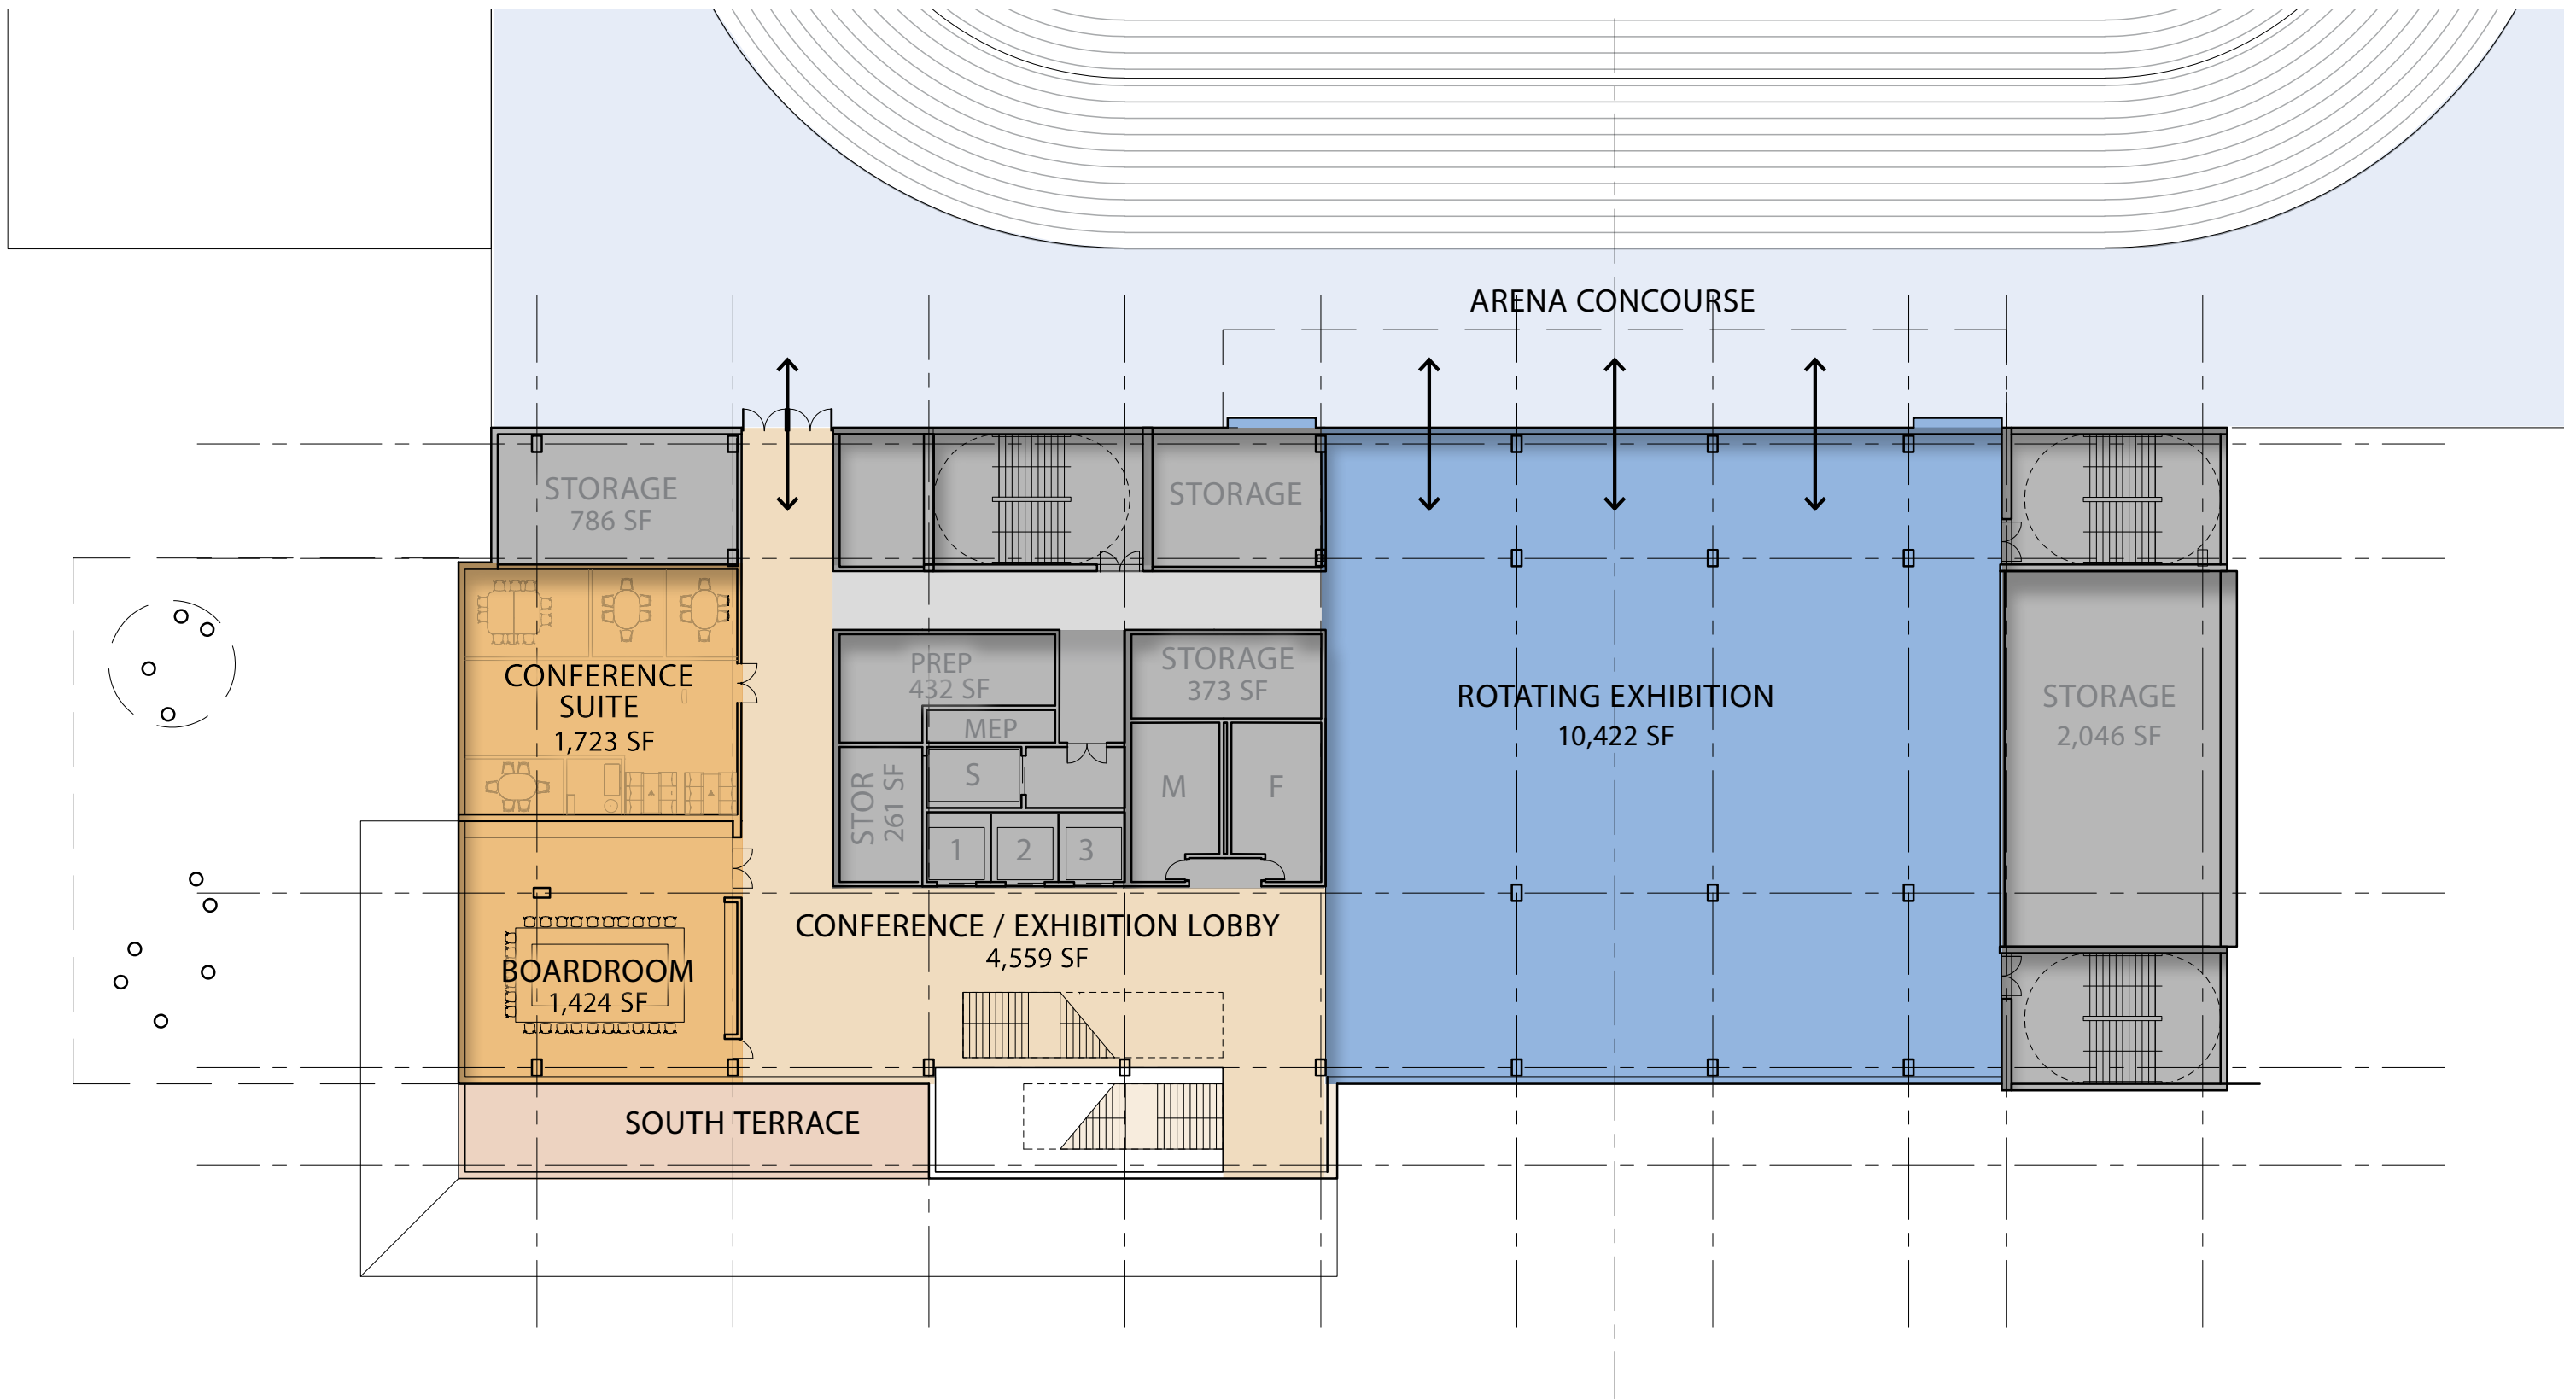

An architectural rendering of a large, modern building with a prominent overhanging upper level. The building features a grid of windows and two stone chimneys. In the foreground, a paved walkway leads towards the building, populated with various people, including a man holding a child's hand. A red horizontal line is positioned below the main title.

NATIONAL
WESTERN
Stock Show
TRYBA ARCHITECTS

SECTION DIAGRAM

WESTERN STOCK SHOW ASSOCIATION
LEGACY BUILDING

WESTERN STOCK SHOW ASSOCIATION • TRYBA ARCHITECTS

28 JUNE 2018

ENTRY / GALLERY FLOOR PLAN

WESTERN STOCK SHOW ASSOCIATION
LEGACY BUILDING

WESTERN STOCK SHOW ASSOCIATION • TRYBA ARCHITECTS

28 JUNE 2018

SOUTH PORCH LOBBY

OFFICE FLOOR PLAN

WESTERN STOCK SHOW ASSOCIATION
LEGACY BUILDING

WESTERN STOCK SHOW ASSOCIATION • TRYBA ARCHITECTS

28 JUNE 2018

CONFERENCE / EXHIBITION
FLOOR PLAN

WESTERN STOCK SHOW ASSOCIATION
LEGACY BUILDING

WESTERN STOCK SHOW ASSOCIATION • TRYBA ARCHITECTS

28 JUNE 2018

NATIONAL WESTERN CLUB
FLOOR PLAN

WESTERN STOCK SHOW ASSOCIATION
LEGACY BUILDING